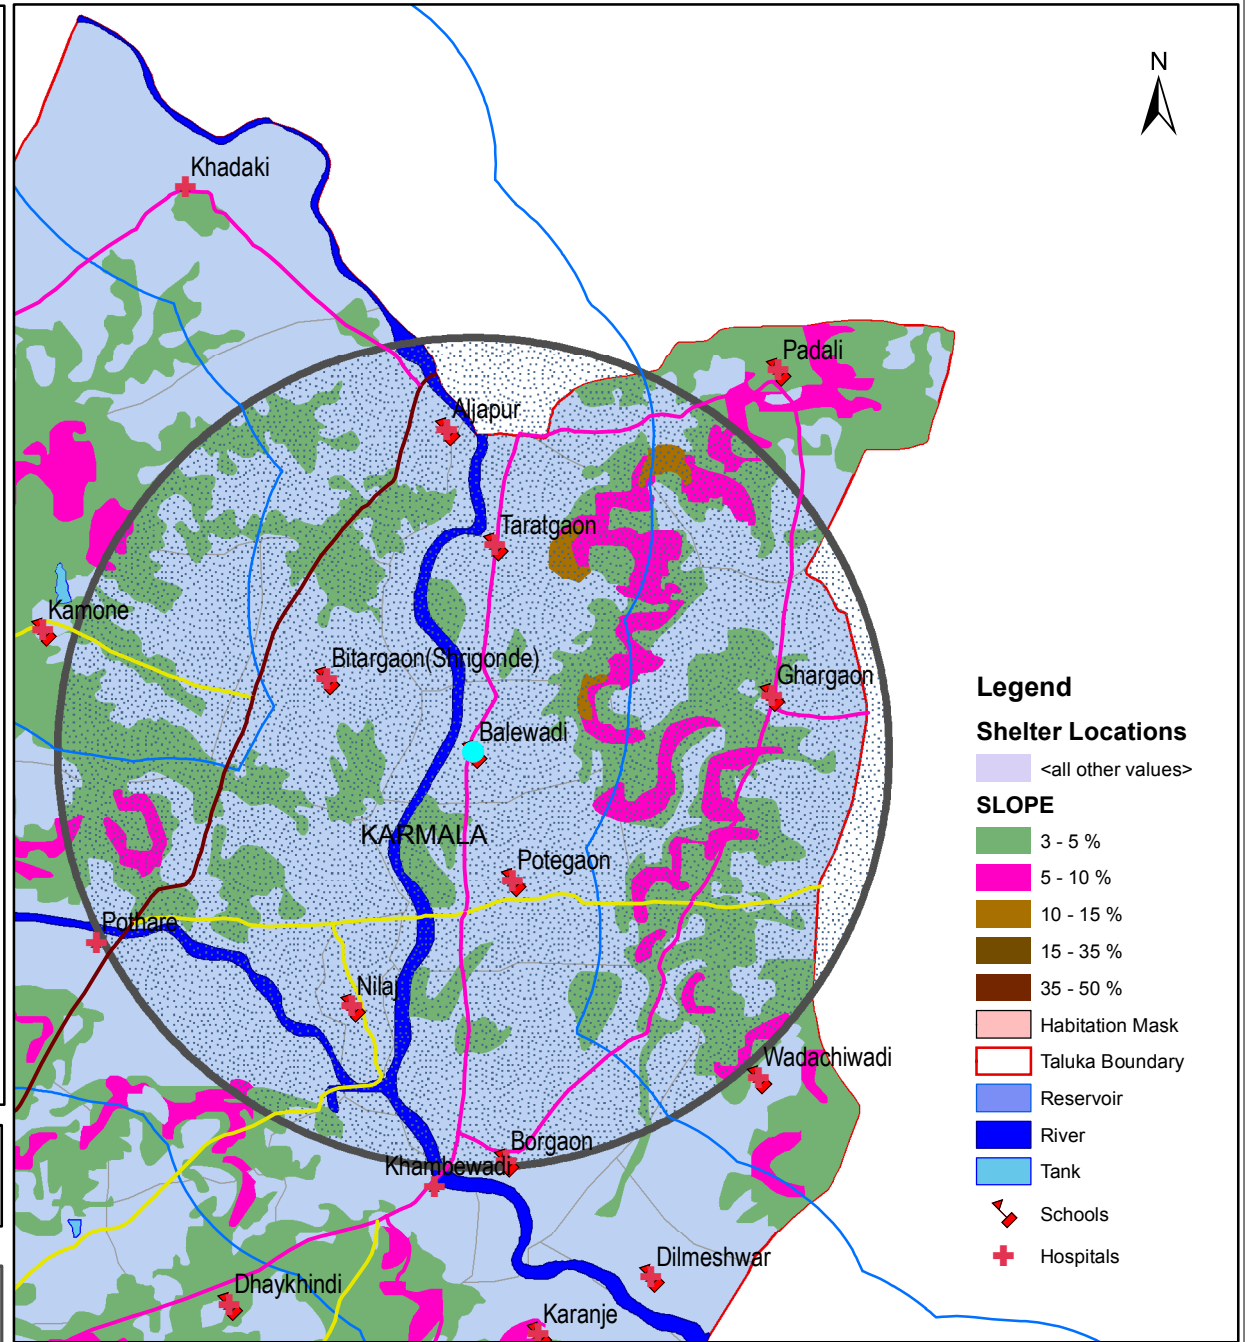

Solapur District / Flood Prone Villages

Disaster Management Information System/2008

Prepared By:
Maharashtra Remote Sensing Applications Centre, Nagpur