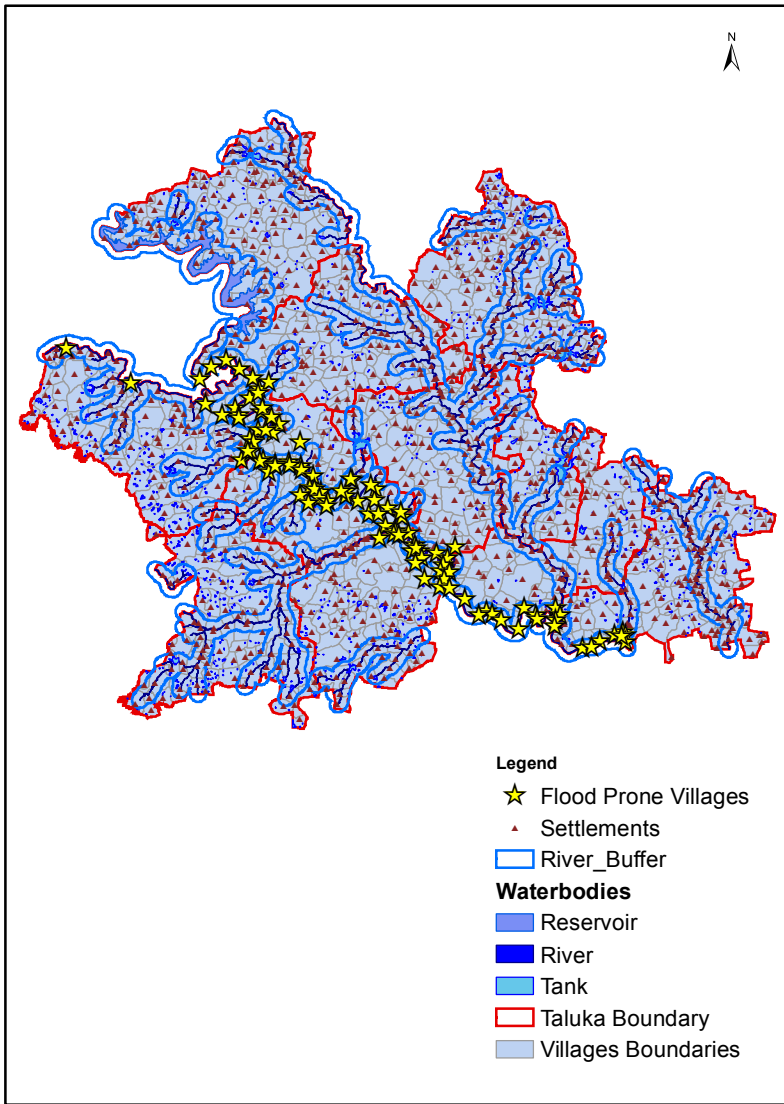

Solapur District / Flood Prone Villages

Disaster Management Information System/2008

Prepared By:
Maharashtra Remote Sensing Applications Centre, Nagpur