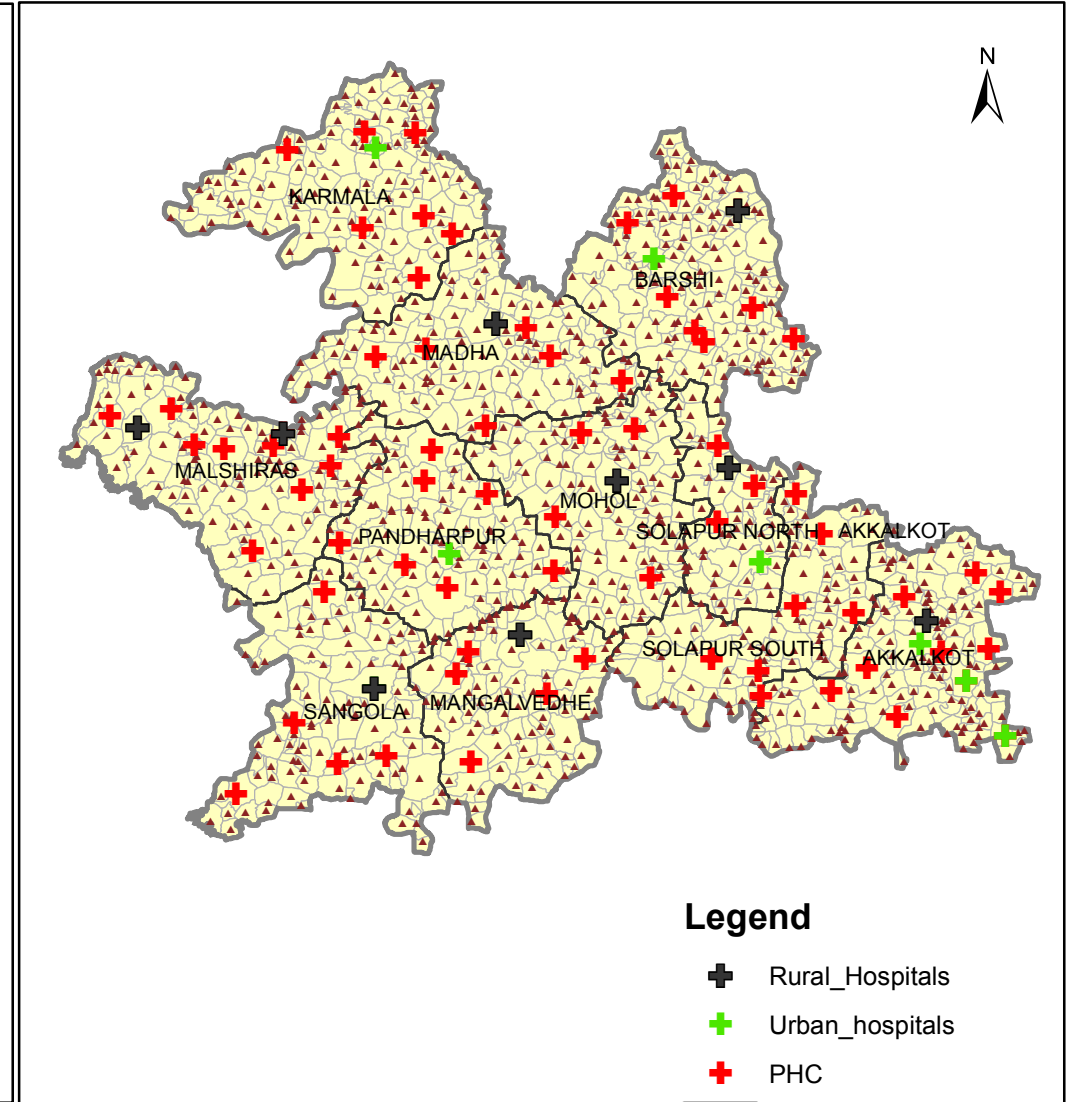

Solapur District / Critical Facilities

Disaster Management Information System/2008

Prepared By:
Maharashtra Remote Sensing Applications Centre, Nagpur