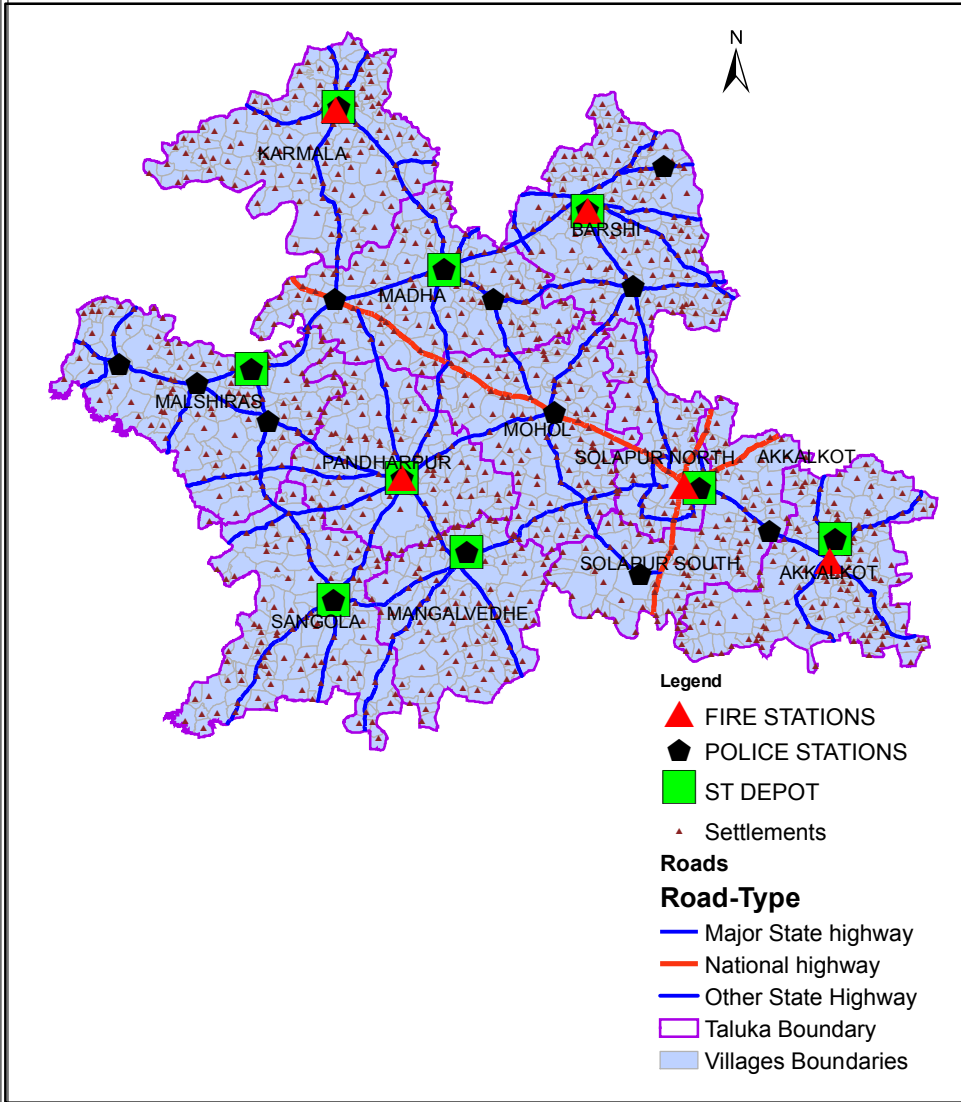

Solapur District / Critical Facilities

Disaster Management Information System/2008

Prepared By:
Maharashtra Remote Sensing Applications Centre, Nagpur